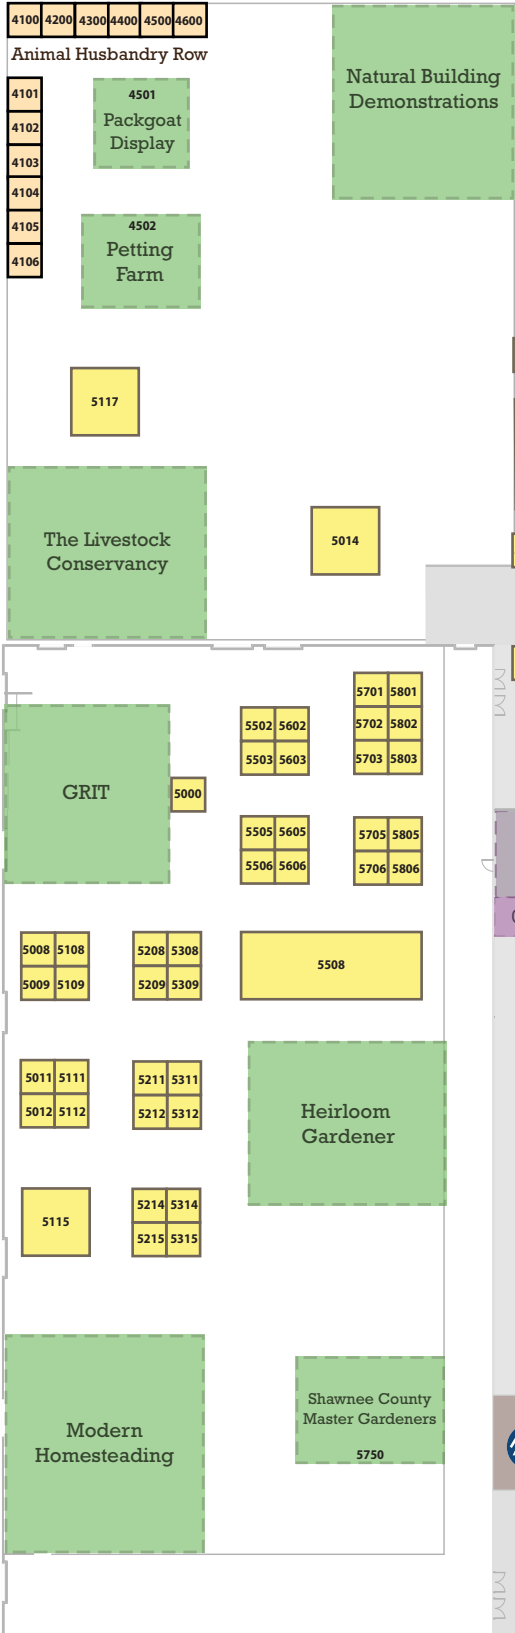

TOPEKA, KAN.

OCT. 21-22, 2017

MOTHER EARTH NEWS

FAIR

BRINGING THE MAGAZINE TO LIFE

Exhibition Hall

Domer Livestock Arena

Landon Arena

LEGEND

- Information (i icon)
- Restrooms (restroom icon)
- Elevator (E icon)
- ATM (\$ icon)
- Food (purple square)
- Programming (green square)
- Exhibitors (yellow square)
- Animal (orange square)

Parking →
↓