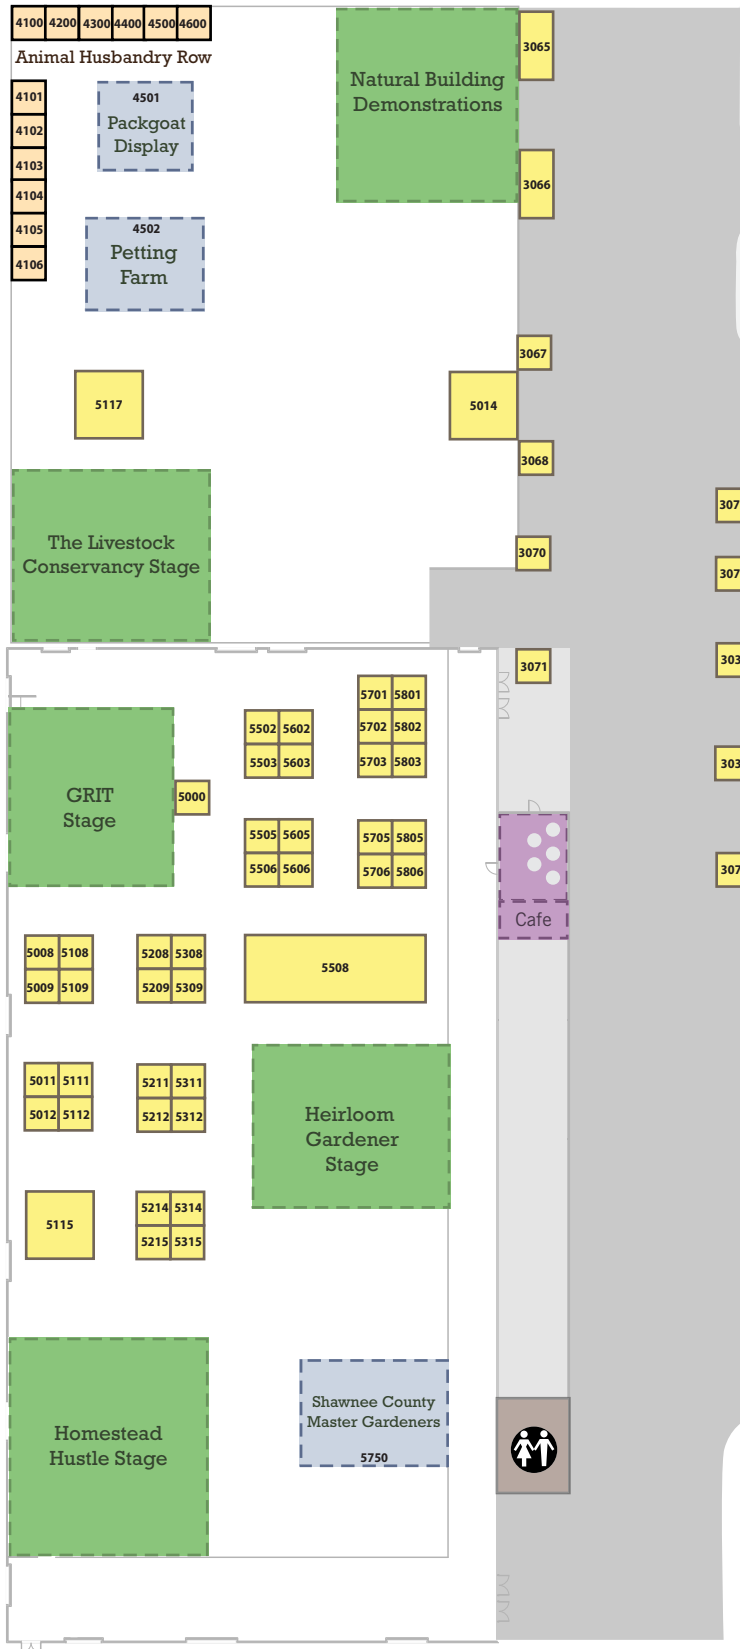

TOPEKA, KS

OCT. 13-14, 2018

MOTHER EARTH NEWS

FAIR

BRINGING THE MAGAZINE TO LIFE

Exhibition Hall

Domer Livestock Arena

Landon Arena

LEGEND

- Information
- Restrooms
- Elevator
- ATM
- Food
- Programming
- Exhibitors
- Animal